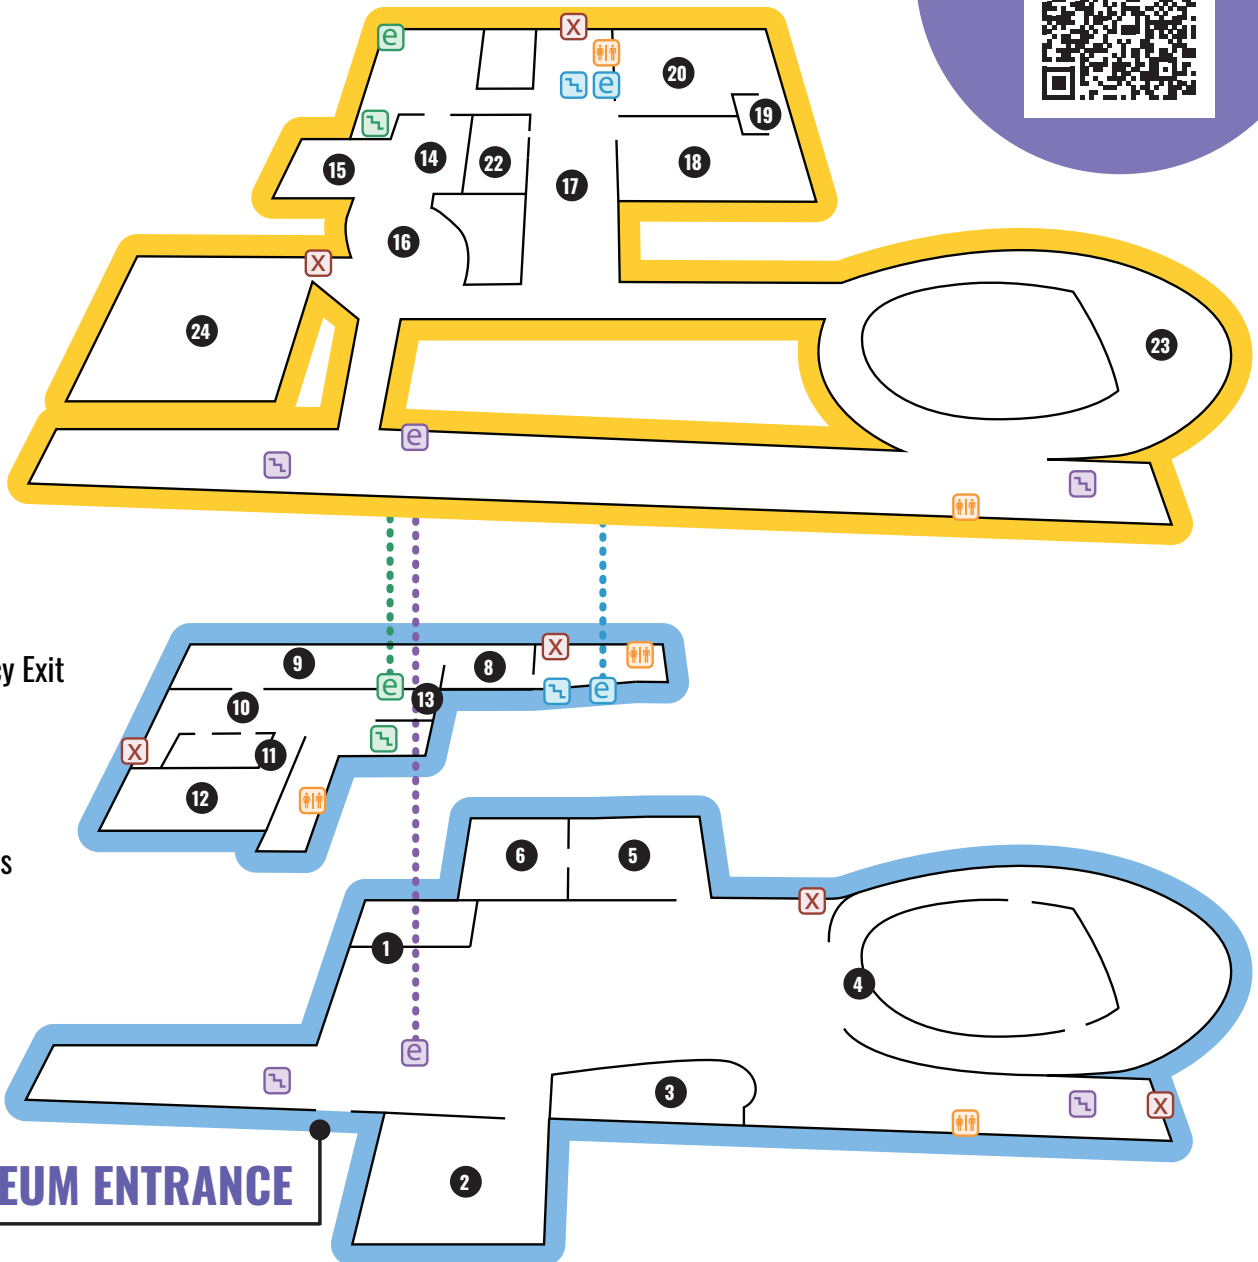

MUSEUM MAP

TODAY'S
MOVIE TIMES

- Emergency Exit
- Stairs
- Elevator
- Restrooms

LOWER LEVEL

- 1** Ticketing
- 2** Museum Store
- 3** Concessions
- 4** GIANT Screen Theater
- 5** World Culture Gallery
- 6** Unearing Ancient Egypt
- 8** Oceans Experience
- 9** Black Earth | Big River
- 10** Science Center
- 11** Hall of Fossils
- 12** Hall of Mammals
- 13** Mineral Annex

UPPER LEVEL

- 14** Forces of Nature
- 15** Lights and Sounds
- 16** Space Gallery
- 17** Quad City Innovators
- 18** Featured Exhibit
- 19** River Reflection Room
- 20** Common Ground: Our Voice, Our Stories
- 22** The Fab Lab: Discovery Zone
- 23** Lardner Balcony
- 24** Dino Dig (Seasonal, Weather Permitting)